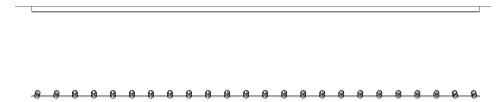

Tishman Speyer Living Wall

Tishman Speyer Living Wall [Result]

Living Wall Dim. - 42' 4" L x 17' H

Tishman Speyer Living Wall

Lighting Layout, **Top View**

Total Fixture-  T365 (24x)

Tishman Speyer Living Wall

Light Angle, **Top View**

Total Fixture-  T365
(24x)

Tishman Speyer Living Wall BOM

| Part No. | Description | QTY |
|--------------|---|-----|
| T365 | T365 Tuna Sun + 5" Fresnel Accessory w/ Barndoors | 24 |
| 233-201 | 8ft, 120V, 2 Circuit w/ DataBus, White | 6 |
| 553-2-1208-6 | Straight coupler w/ DataBus & Power Feed, White | 5 |
| 553-2-1201-6 | Live End, 2 Circuit w/ DataBus, Right - White | 1 |
| 553-2-1202-6 | Live End, 2 Circuit w/ DataBus, Left - White | 1 |