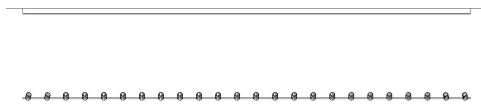

Tishman Speyer Living Wall

Tishman Speyer Living Wall [Result]

Living Wall Dim. - 42' 4" L x 17' H

Tishman Speyer Living Wall

Lighting Layout, **Top View**

Total Fixture-  T365 (24x)

Tishman Speyer Living Wall

Light Angle, **Top View**

Total Fixture-  T365
(24x)

Tishman Speyer Living Wall BOM

| Part No. | Description | QTY |
|--------------|---|-----|
| T365 | T365 Tuna Sun + 5" Fresnel Accessory w/ Barndoors | 24 |
| 233-201 | 8ft, 120V, 2 Circuit w/ DataBus, White | 6 |
| 553-2-1208-6 | Straight coupler w/ DataBus & Power Feed, White | 5 |
| 553-2-1201-6 | Live End, 2 Circuit w/ DataBus, Right - White | 1 |
| 553-2-1202-6 | Live End, 2 Circuit w/ DataBus, Left - White | 1 |