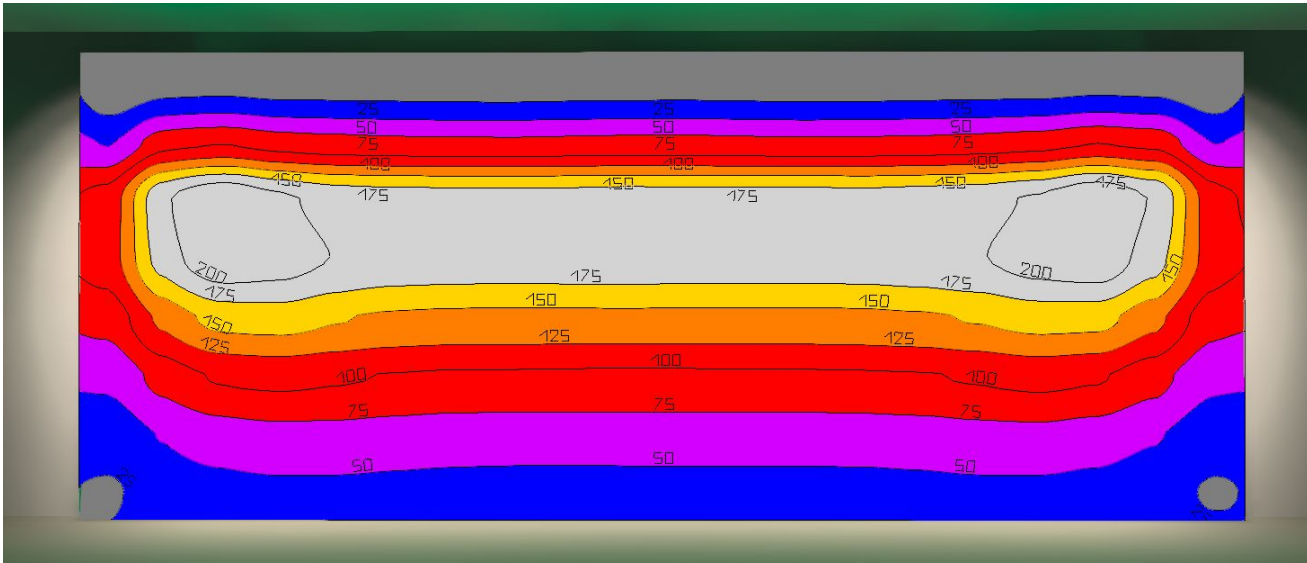

Tishman Speyer Living Wall

Tishman Speyer Living Wall [Result]

Living Wall Dim. - 42' 4" L x 17' H

Tishman Speyer Living Wall

Lighting Layout, **Top View**

Total Fixture-  T365 (24x)

Tishman Speyer Living Wall

Light Angle, **Top View**

Total Fixture-  T365
(24x)

Tishman Speyer Living Wall BOM

| Part No. | Description | QTY |
|--------------|---|-----|
| T365 | T365 Tuna Sun + 5" Fresnel Accessory w/ Barndoors | 24 |
| 233-201 | 8ft, 120V, 2 Circuit w/ DataBus, White | 6 |
| 553-2-1208-6 | Straight coupler w/ DataBus & Power Feed, White | 5 |
| 553-2-1201-6 | Live End, 2 Circuit w/ DataBus, Right - White | 1 |
| 553-2-1202-6 | Live End, 2 Circuit w/ DataBus, Left - White | 1 |