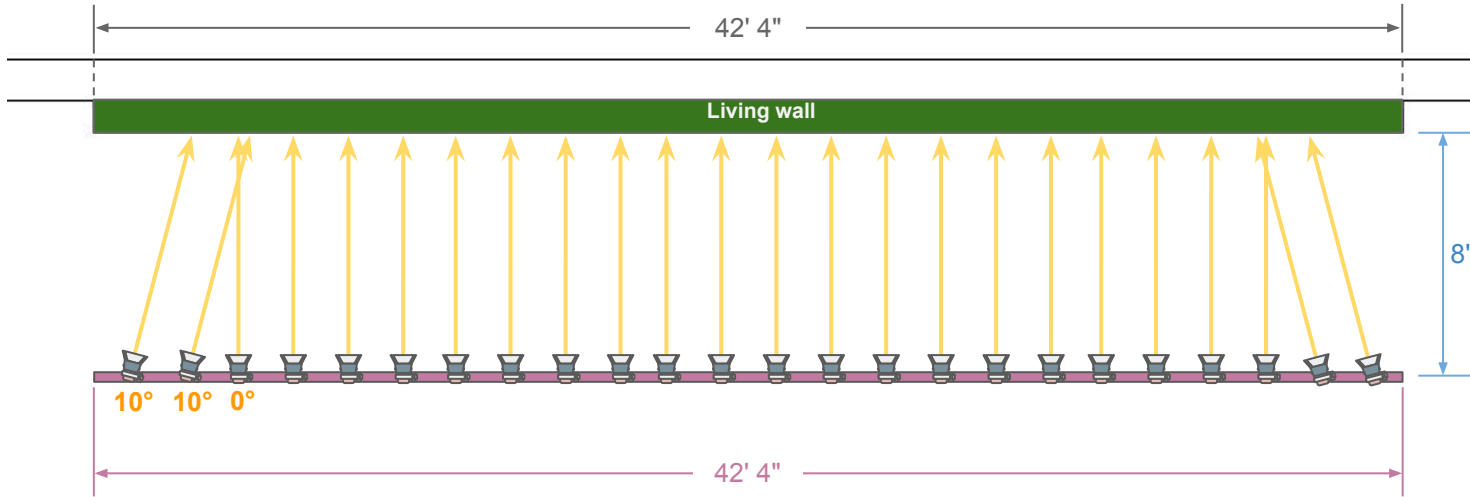

Tishman Speyer Living Wall

Tishman Speyer Living Wall [Result]

Living Wall Dim. - 42' 4" L x 17' H

Tishman Speyer Living Wall

Lighting Layout, **Top View**

Total Fixture-  T365 (24x)

Tishman Speyer Living Wall

Light Angle, **Top View**

Total Fixture-  T365
(24x)

Tishman Speyer Living Wall BOM

| Part No. | Description | QTY |
|--------------|---|-----|
| T365 | T365 Tuna Sun + 5" Fresnel Accessory w/ Barndoors | 24 |
| 233-201 | 8ft, 120V, 2 Circuit w/ DataBus, White | 6 |
| 553-2-1208-6 | Straight coupler w/ DataBus & Power Feed, White | 5 |
| 553-2-1201-6 | Live End, 2 Circuit w/ DataBus, Right - White | 1 |
| 553-2-1202-6 | Live End, 2 Circuit w/ DataBus, Left - White | 1 |