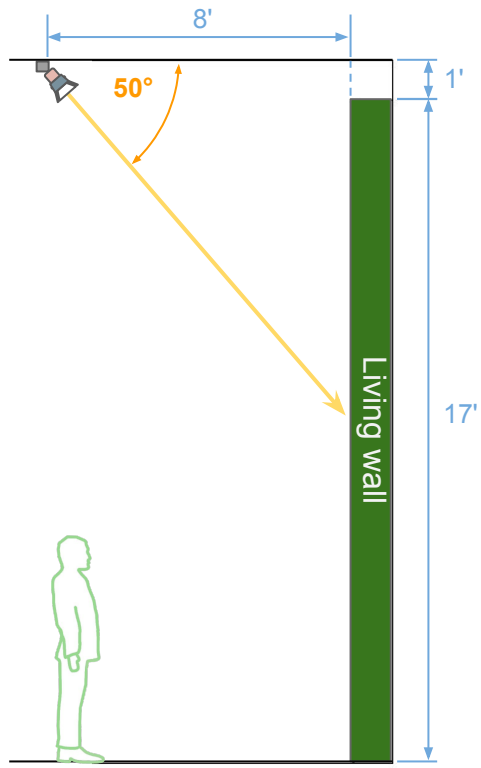

Tishman Speyer Living Wall

Tishman Speyer Living Wall [Result]

Living Wall Dim. - 42' 4" L x 17' H

Tishman Speyer Living Wall

Lighting Layout, **Top View**

Total Fixture-  T365 (24x)

Tishman Speyer Living Wall

Light Angle, **Top View**

Total Fixture-  T365
(24x)

Tishman Speyer Living Wall BOM

| Part No. | Description | QTY |
|--------------|---|-----|
| T365 | T365 Tuna Sun + 5" Fresnel Accessory w/ Barndoors | 24 |
| 233-201 | 8ft, 120V, 2 Circuit w/ DataBus, White | 6 |
| 553-2-1208-6 | Straight coupler w/ DataBus & Power Feed, White | 5 |
| 553-2-1201-6 | Live End, 2 Circuit w/ DataBus, Right - White | 1 |
| 553-2-1202-6 | Live End, 2 Circuit w/ DataBus, Left - White | 1 |